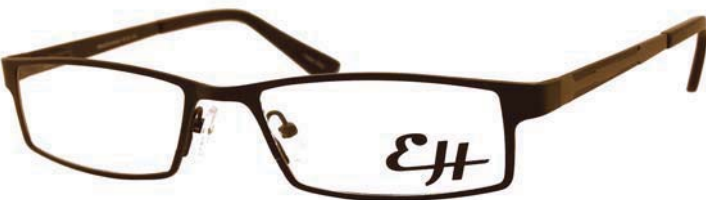

# Ethan Henry

*EH*120

size: 53-18-140

B" measurement: 27 mm

colors: black  
and brown

*EH*135

size: 54-18-140

B" measurement: 27 mm

colors: black  
and brown

*EH*130

size: 55-20-140

B" measurement: 29 mm

colors: brown/gold,  
black/gunmetal

*EH*210

size: 52-18-138

B" measurement: 28 mm