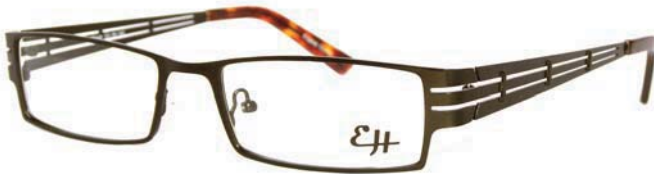

*EH*120

size: 53-18-140

B" measurement: 27 mm

colors: black
and brown